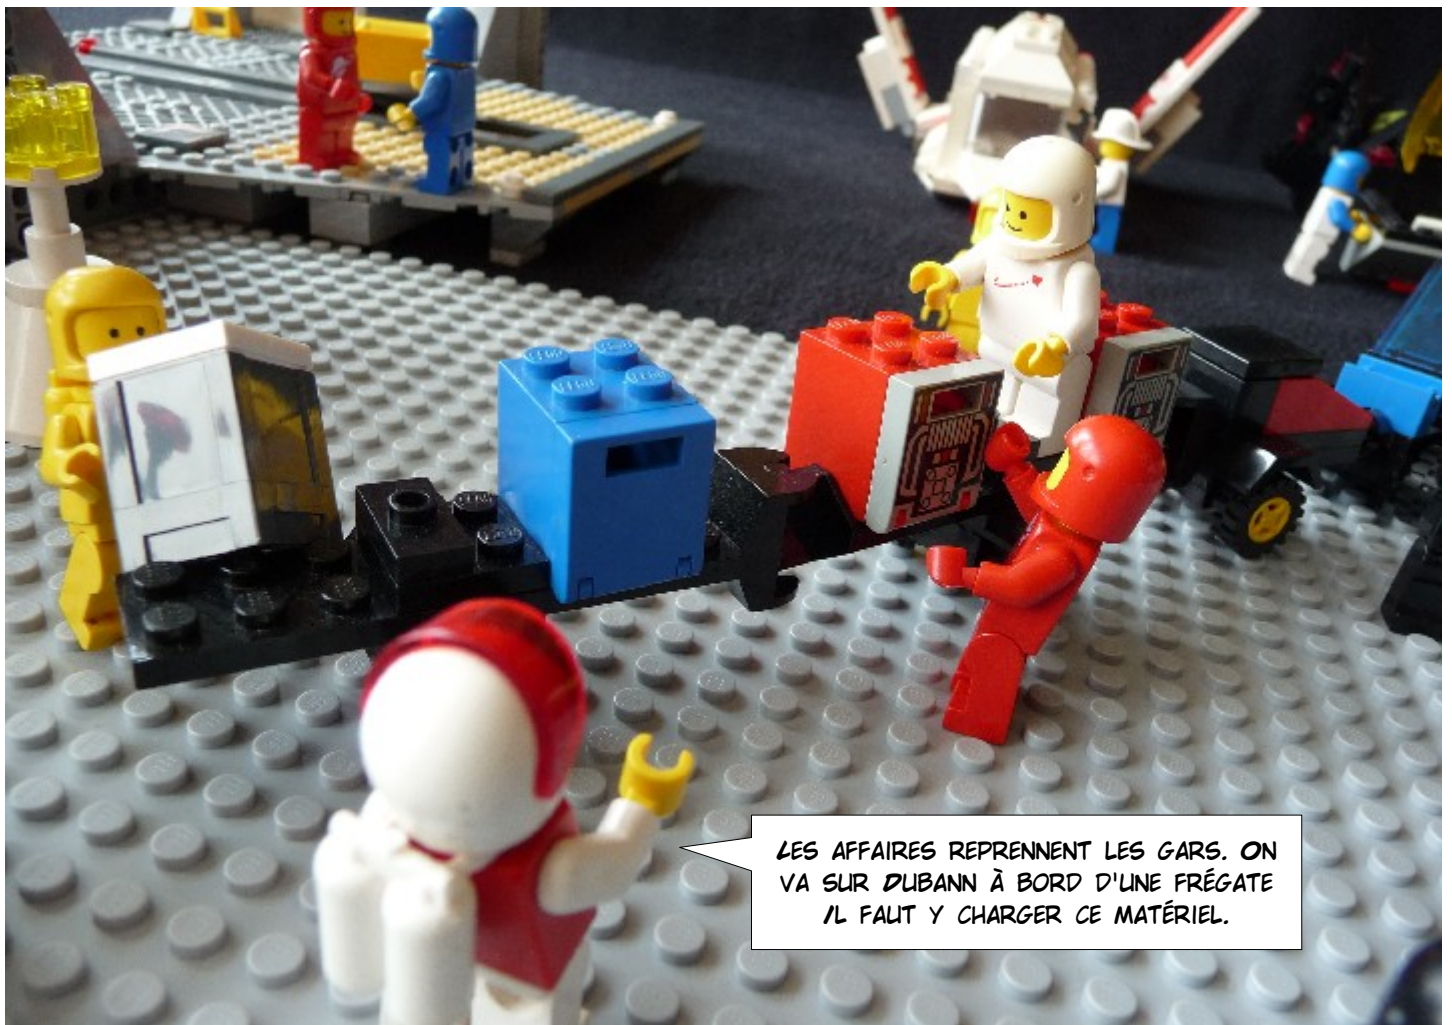

A scene from a LEGO minifigure comic. In the foreground, a yellow minifigure with a white captain's hat is on the left, a black minifigure with a red antenna is in the center, and another black minifigure with a helmet is on the right. In the background, another minifigure in a blue and red suit is visible. The setting is a control room with grey and white LEGO bricks.

JE SAIS ET C'EST POURQUOI J'AI DEMANDÉ LA PRÉSENCE DE L'AMIRAL BOZA. IL SERA CHARGÉ DE VOUS CONDUIRE SUR DUBANN.

UN AMIRAL À BORD SERA UN PLUS.

JE VOUS CONDUIRAI SUR DUBANN SANS ENCOMBRE.

CE N'EST PAS TOUT. VOUS SEREZ ÉGALEMENT ACCOMPAGNÉ PAR MON CONSEILLER KILM ÉLOAR ET DU COMMANDANT NIBET.

JE NE SUIS PAS EN POSITION DE REFUSER, JE PRÉSUME.