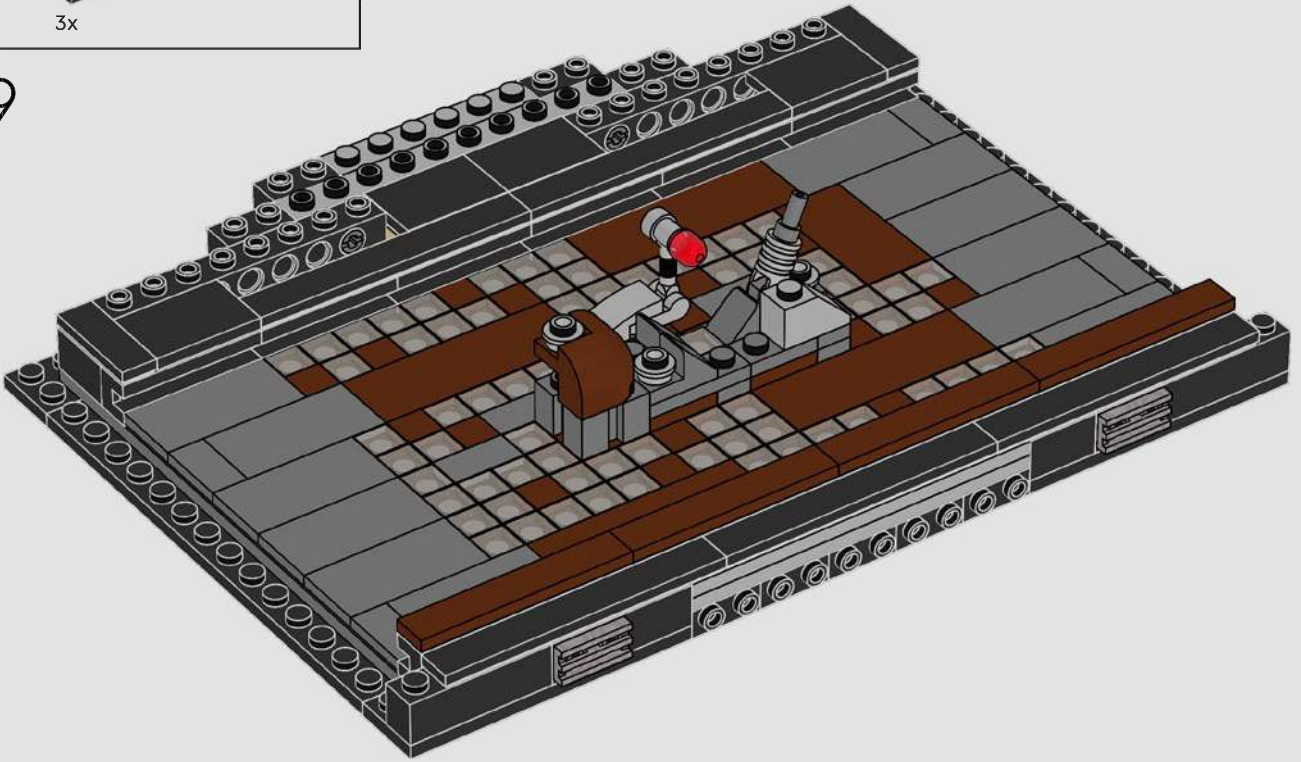

¡Que disfrutes la construcción!

Jens Kronvold Frederiksen

Director creativo, LEGO® *Star Wars*™

A stinky secret side of the Death Star

The trash compactor is such a stark contrast to the otherwise clinically polished interior we see of the Death Star. It's also where our newly forged allies are thrust into an instant trial by fire and pushed to work together under extreme pressure. Naturally, tempers run high – a very nice hint at the adventures that lie ahead!

22

23

24

25

26

27

28

29