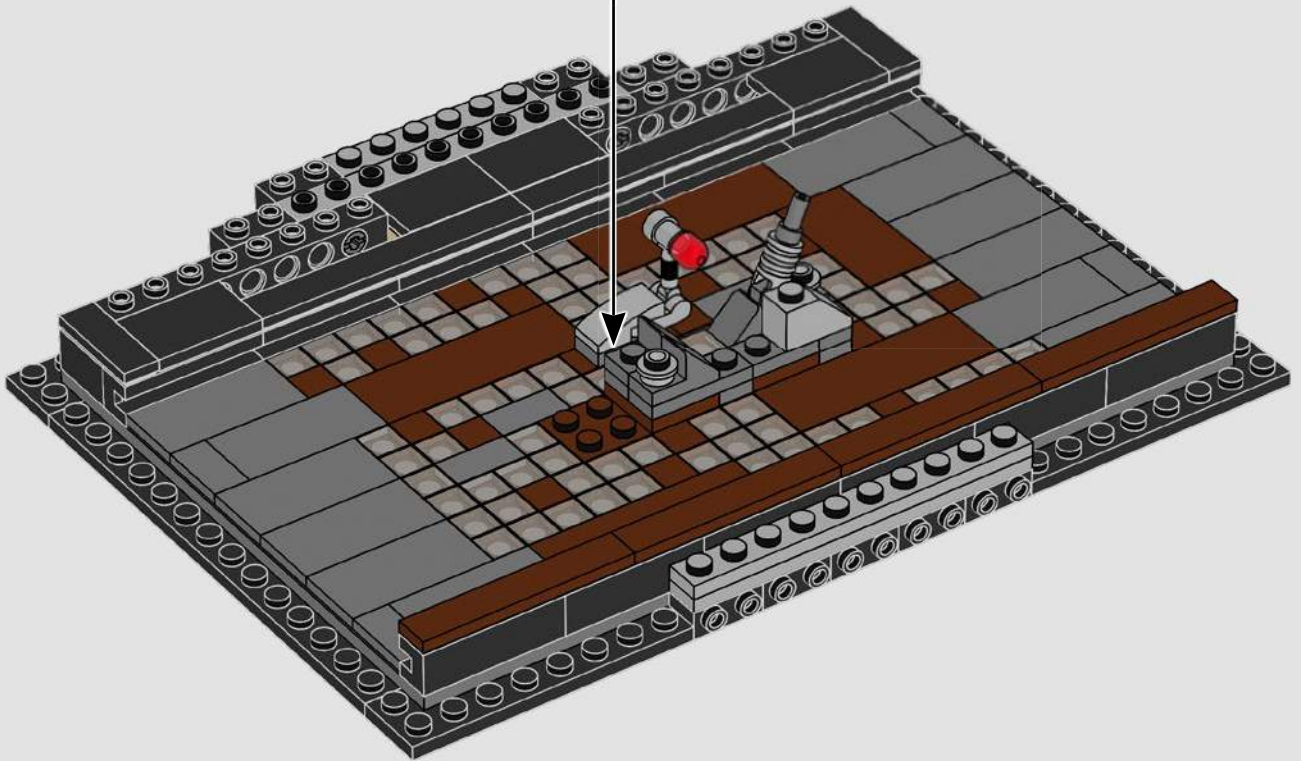

¡Que disfrutes la construcción!

Jens Kronvold Frederiksen

Director creativo, LEGO® *Star Wars*™

A stinky secret side of the Death Star

The trash compactor is such a stark contrast to the otherwise clinically polished interior we see of the Death Star. It's also where our newly forged allies are thrust into an instant trial by fire and pushed to work together under extreme pressure. Naturally, tempers run high – a very nice hint at the adventures that lie ahead!

22

23

24

25

26

27

28

29