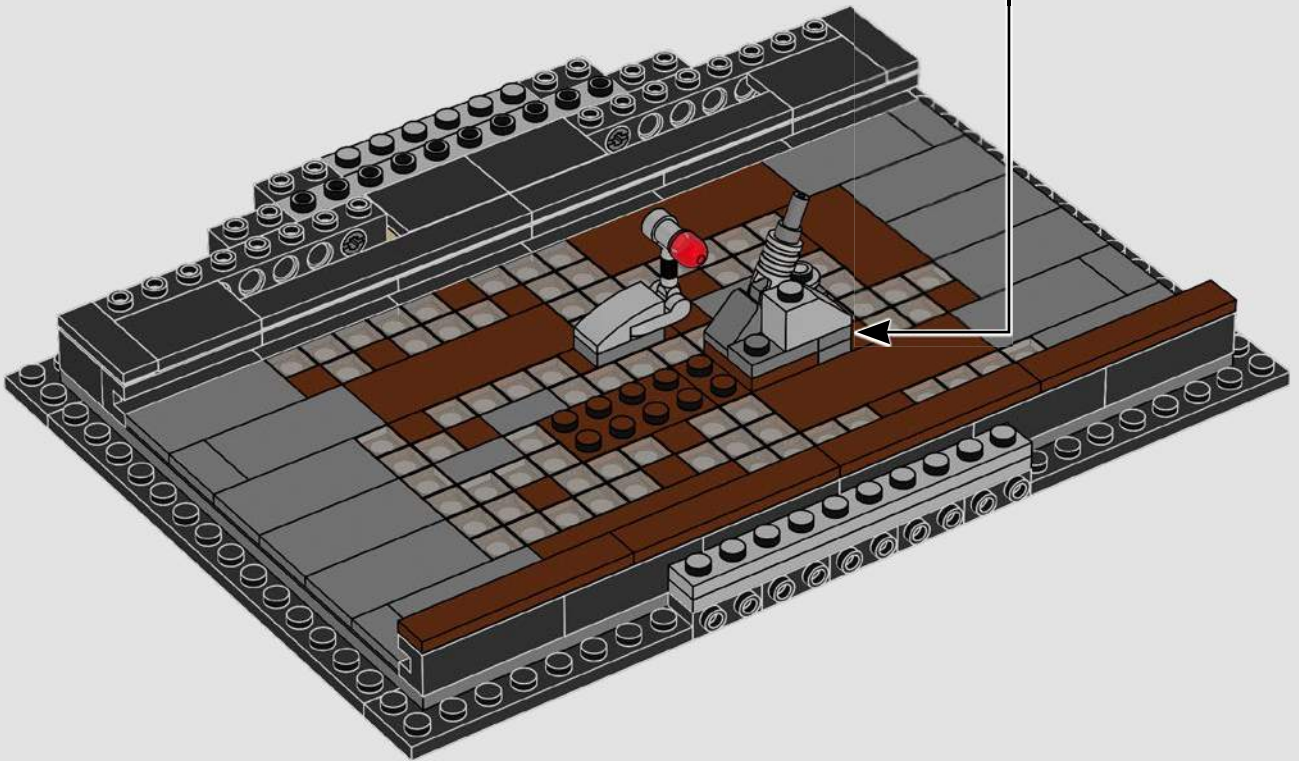

¡Que disfrutes la construcción!

Jens Kronvold Frederiksen

Director creativo, LEGO® *Star Wars*™

A stinky secret side of the Death Star

The trash compactor is such a stark contrast to the otherwise clinically polished interior we see of the Death Star. It's also where our newly forged allies are thrust into an instant trial by fire and pushed to work together under extreme pressure. Naturally, tempers run high – a very nice hint at the adventures that lie ahead!

22

23

24

25

26

27

28

29