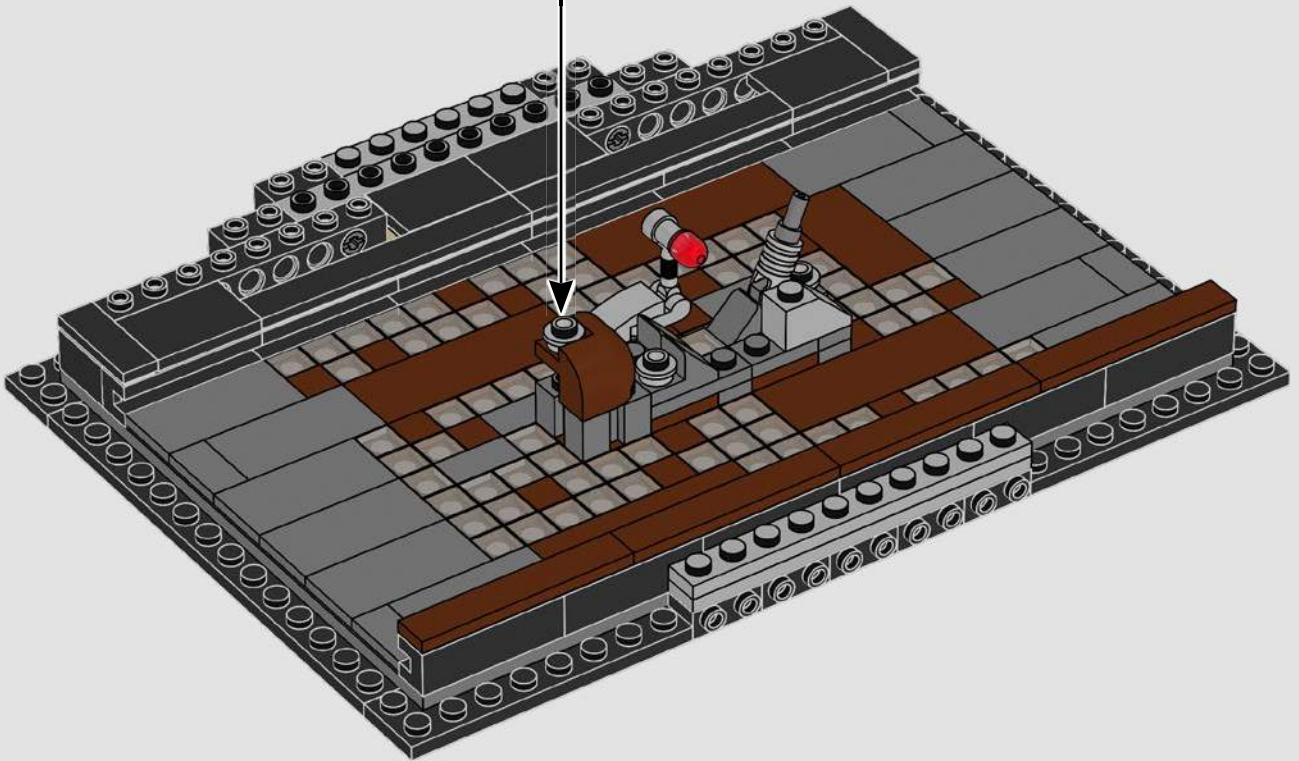

¡Que disfrutes la construcción!

Jens Kronvold Frederiksen

Director creativo, LEGO® *Star Wars*™

A stinky secret side of the Death Star

The trash compactor is such a stark contrast to the otherwise clinically polished interior we see of the Death Star. It's also where our newly forged allies are thrust into an instant trial by fire and pushed to work together under extreme pressure. Naturally, tempers run high – a very nice hint at the adventures that lie ahead!

22

23

24

25

26

27

28

29